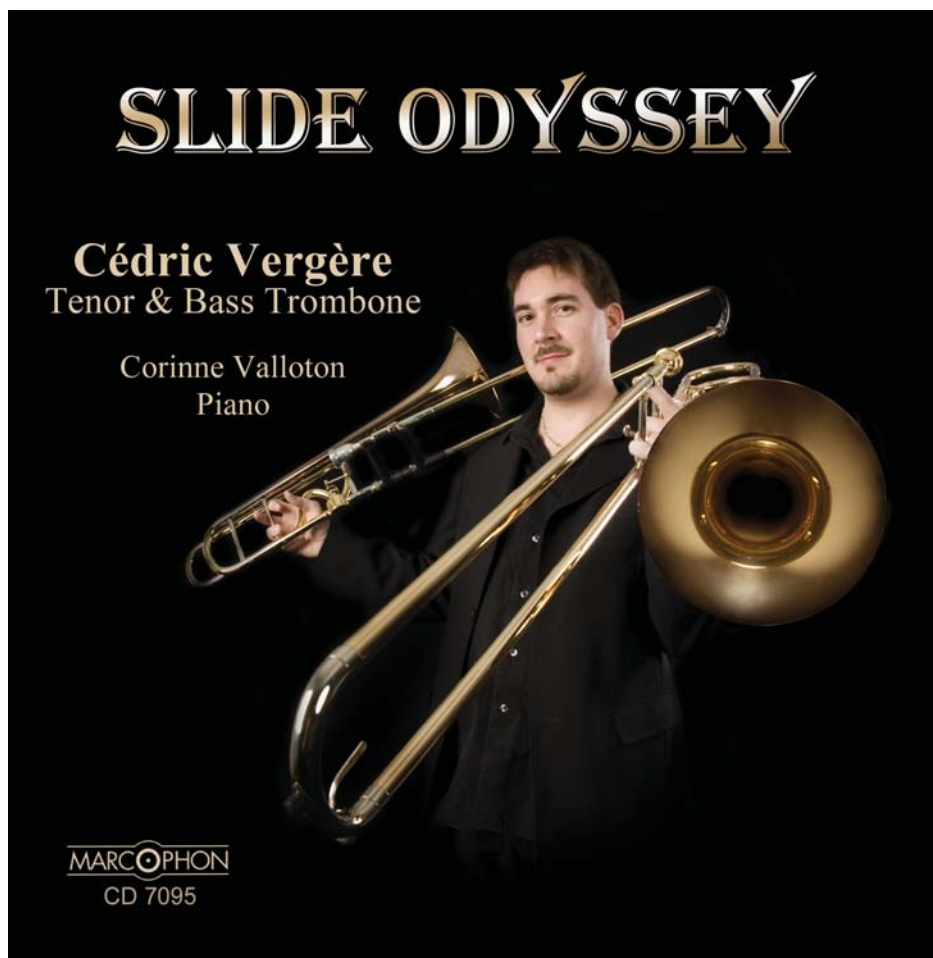

DISCOGRAPHY

Slide Odyssey

Track N°	Titel / Title (Komponist / Composer)	Time	N° EMR	Formation
1	Flight of the Bumble Bee (Rimsky-Korsakov)	1'13	EMR 4237	Trombone & Piano
2	Meditation from Thaïs (Massenet)	4'28	EMR 4236	Trombone & Piano
3	Annie Laurie (Pryor)	5'37	EMR 2495	Trombone & Piano
4	Chansons Tziganes (Sarasate)	6'20	EMR 4234	Trombone & Piano
5	Londonderry Air (Traditional)	2'38	EMR 4235	Trombone & Piano
6	Vallflickans Dans (Alfvén)	3'42	EMR 4233	Trombone & Piano
7	The Supervisor (Pryor)	6'41	EMR 4239	Bass Trombone & Piano
8	Danse Russe (Böhme)	5'53	EMR 2198	Bass Trombone & Piano
9-11	Sonata (Schnyder)	10'54	EMR 2025	Bass Trombone & Piano
12	Sousa Medley (Tailor)	2'05	EMR 2291N	Bass Trombone & Piano
13	Gospel Time (Agrell)	4'08	EMR 441	Trombone Quartet

Zu bestellen bei • A commander chez • To be ordered from: